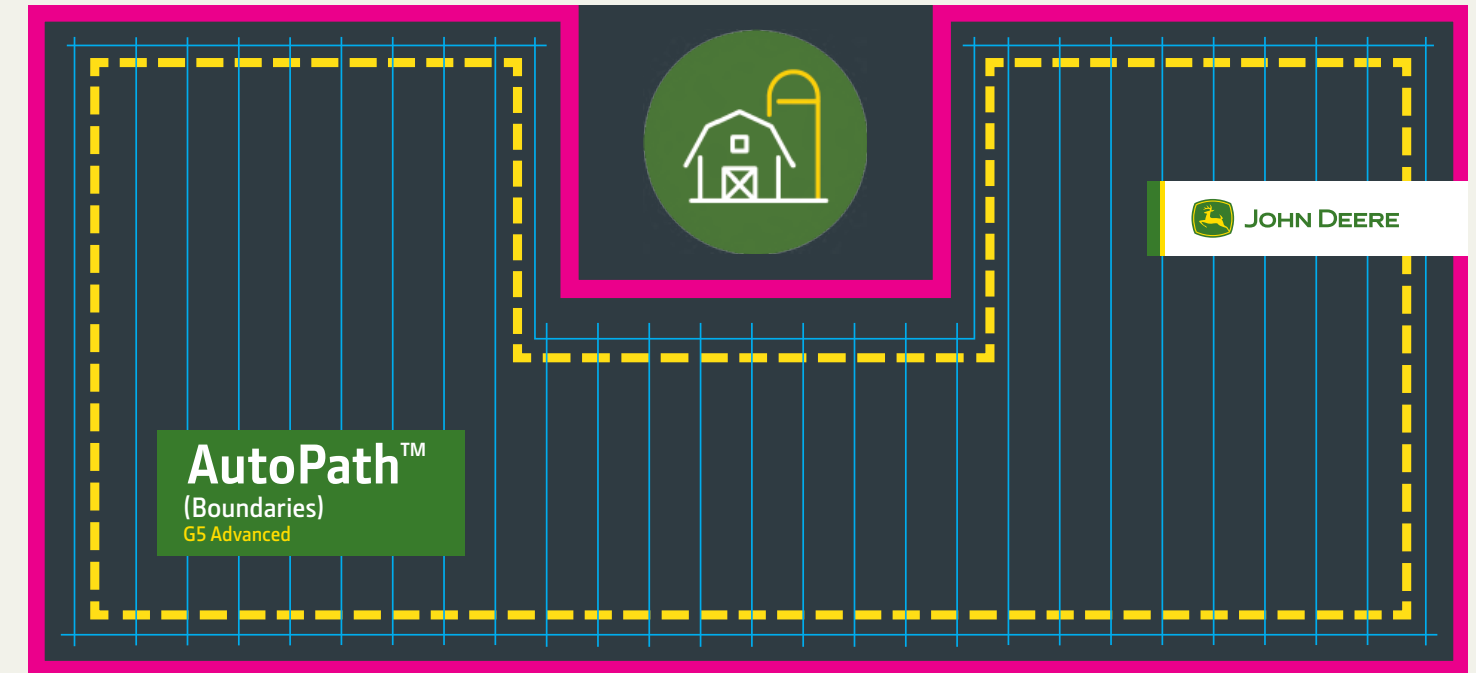

FAMILY CONFIGURATIONS

AutoPath™ (Boundaries)

Using advanced driven field boundaries and machine widths, AutoPath (boundaries) automatically creates tracks for the entire field, including headlands. Best of all, you can use those same tracks to plan for the entire season... from tillage and seeding to spraying and harvest. Reduce setup time, conserve fuel, and be confident your operators have the right tracks from start to finish.

Choose the Track Generation Method that Works Best for You:

- Heading Angle
- Align to Boundary
- From Existing Tracks

Increase Your Effectiveness

Say goodbye to the hassle of swapping and managing multiple guidance tracks while working in a field, because AutoPath provides you a single plan with guidance tracks that cover the entire field. This includes finding the perfect first pass, helping you reduce overlap and partial passes. With AutoPath, field work becomes more efficient and easier to complete, no matter who's driving.